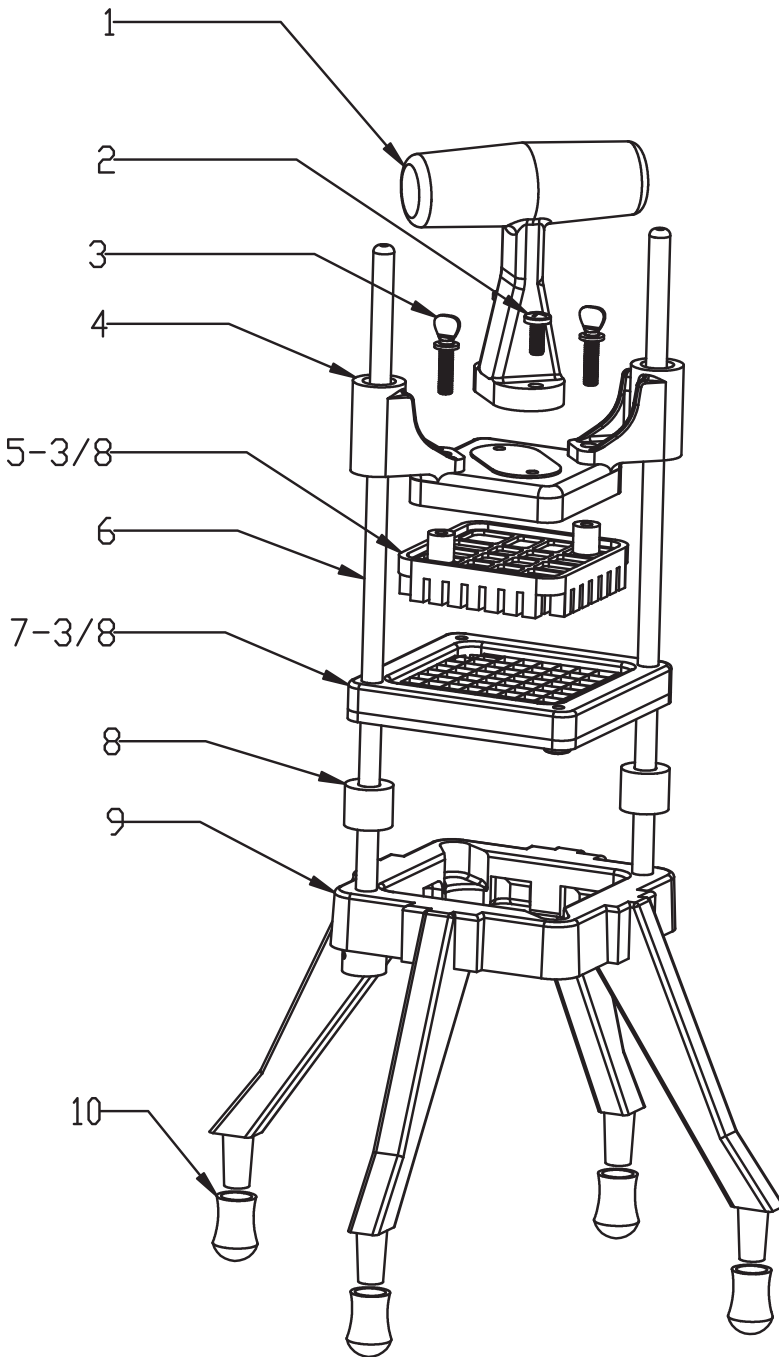

Parts Breakdown

Item 41859

Parts Breakdown

Item 41859

Item No.	Description	Position	Item No.	Description	Position	Item No.	Description	Position
77342	Handle for 41859	1	77346	Pusher Block 3/8 for 41859	5	77354	Frame for 41859	9
77343	Short Thread Screw for 41859	2	77349	Guide Rod for 41859	6	77355	Rubber Feet for 41859	10
77344	Long Thread Screw for 41859	3	77350	Cutting Blade 3/8 for 41859	7			
77345	Pusher Plate for 41859	4	77353	Ring for 41859	8			