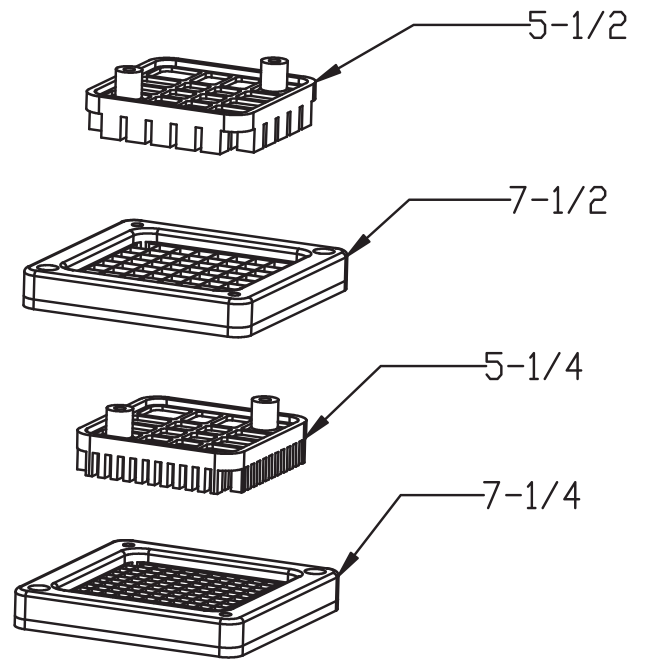

Parts Breakdown

Item 41859

Parts Breakdown

Item 41859

Item No.	Description	Position	Item No.	Description	Position	Item No.	Description	Position
77342	Handle for 41859	1	77346	Pusher Block 3/8 for 41859	5	77354	Frame for 41859	9
77343	Short Thread Screw for 41859	2	77349	Guide Rod for 41859	6	77355	Rubber Feet for 41859	10
77344	Long Thread Screw for 41859	3	77350	Cutting Blade 3/8 for 41859	7			
77345	Pusher Plate for 41859	4	77353	Ring for 41859	8			